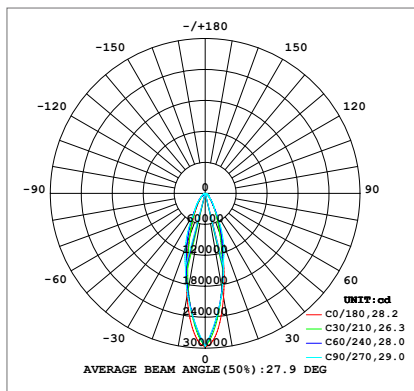

## Dimensions

400/480W

800/960W

## Photometry

10°

25°

45°

60°

90°