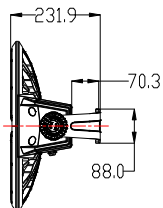

## Options

1. DALI
2. 1-10V Dimming
3. 10/25/45/60/90° degree lens
4. Adjustable mounting bracket

Follow us

[www.mflighting.com](http://www.mflighting.com)

## Dimensions

400/480W

800/960W

## Photometry

10°

25°

45°

60°

90°