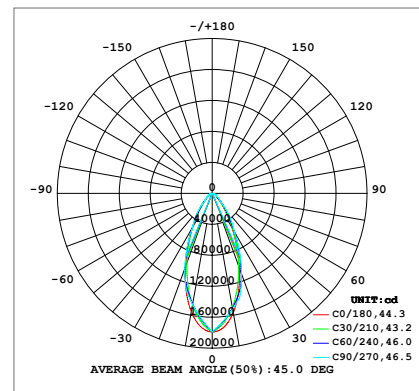

## Dimensions

400/480W

800/960W

## Photometry

10°

25°

45°

60°

90°