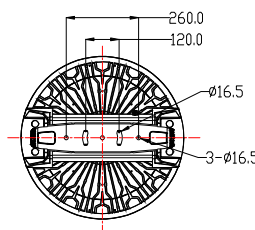

## Options

1. DALI
2. 1-10V Dimming
3. 10/25/45/60/90° degree lens
4. Adjustable mounting bracket

Follow us

[www.mflighting.com](http://www.mflighting.com)

## Dimensions

400/480W

800/960W

## Photometry

10°

25°

45°

60°

90°