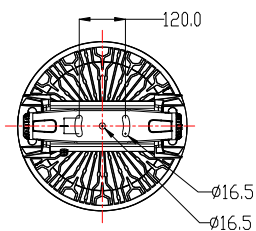

## Options

1. DALI
2. 1-10V Dimming
3. 10/25/45/60/90° degree lens
4. Adjustable mounting bracket

Follow us

[www.mflighting.com](http://www.mflighting.com)

## Dimensions

400/480W

800/960W