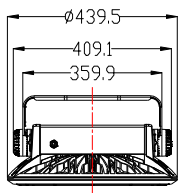

## Options

1. DALI
2. 1-10V Dimming
3. 10/25/45/60/90° degree lens
4. Adjustable mounting bracket

Follow us

[www.mflighting.com](http://www.mflighting.com)

## Dimensions

400/480W

800/960W