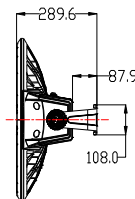

## Options

1. DALI
2. 1-10V Dimming
3. 10/25/45/60/90° degree lens
4. Adjustable mounting bracket

Follow us

[www.mflighting.com](http://www.mflighting.com)

## Dimensions

400/480W

800/960W