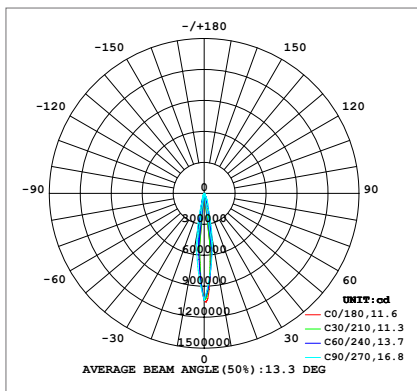

## Dimensions

400/480W

800/960W

## Photometry

10°

25°

45°

60°

90°

## Specifications

- Power Consumption: 400-960W
- Luminous Flux: 52,000lm to 134,400lm
- Input Voltage: 100-277V~
- Color Temperature: 2700 - 6500K
- IP and IK Rating: IP66 and IK08
- Colour Rendering Index (Ra): 70/80+
- L70 lumen maintenance: >50, 000 hours
- Power factor: >0.95
- Warranty: 5/7 years
- Operation Temperature Range: -30°C to+50°C