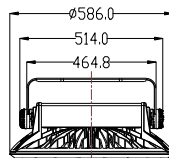

## Options

1. DALI
2. 1-10V Dimming
3. 10/25/45/60/90° degree lens
4. Adjustable mounting bracket

Follow us

[www.mflighting.com](http://www.mflighting.com)

## Dimensions

400/480W

800/960W