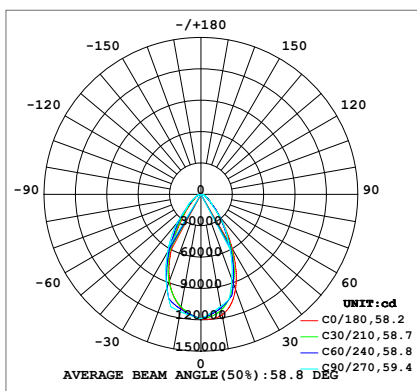

## Photometry

10°

25°

45°

60°

90°

## Specifications

- Power Consumption: 400-960W
- Luminous Flux: 52,000lm to 134,400lm
- Input Voltage: 100-277V~
- Color Temperature: 2700 - 6500K
- IP and IK Rating: IP66 and IK08
- Colour Rendering Index (Ra): 70/80+
- L70 lumen maintenance: >50, 000 hours
- Power factor: >0.95
- Warranty: 5/7 years
- Operation Temperature Range: -30°C to+50°C