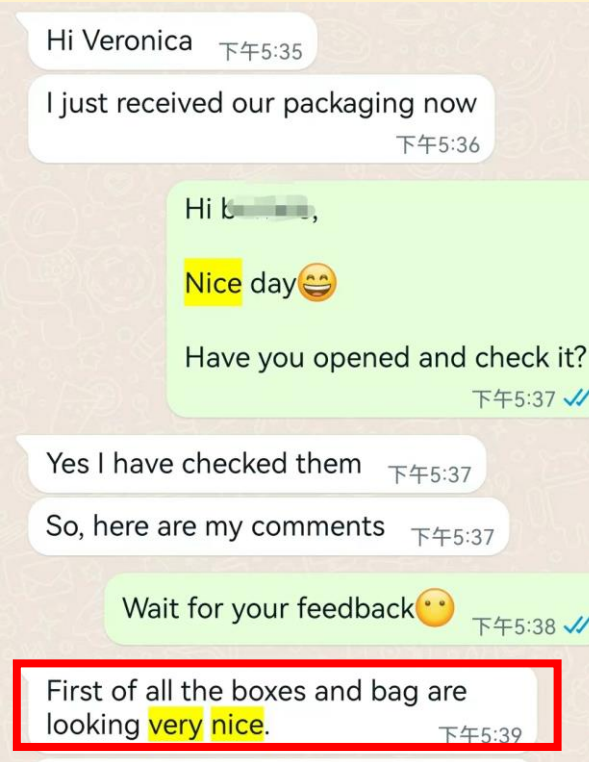

<Example of high customization case> -- Sample

Good review from Customer

5

We have faith in 100% receiving every customer who find us to develop high end package box good review