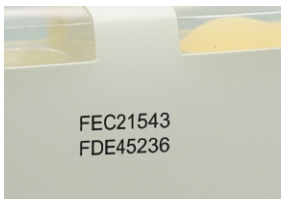

T10 Handheld Inkjet Printer

We Got You Covered

Box

CALL
+86 756 7255629

www.correct-pack.com

info@correct-pack.com

108 Xiang' ao Road, Hengqin New District, Zhuhai City,
Guangdong Province, China