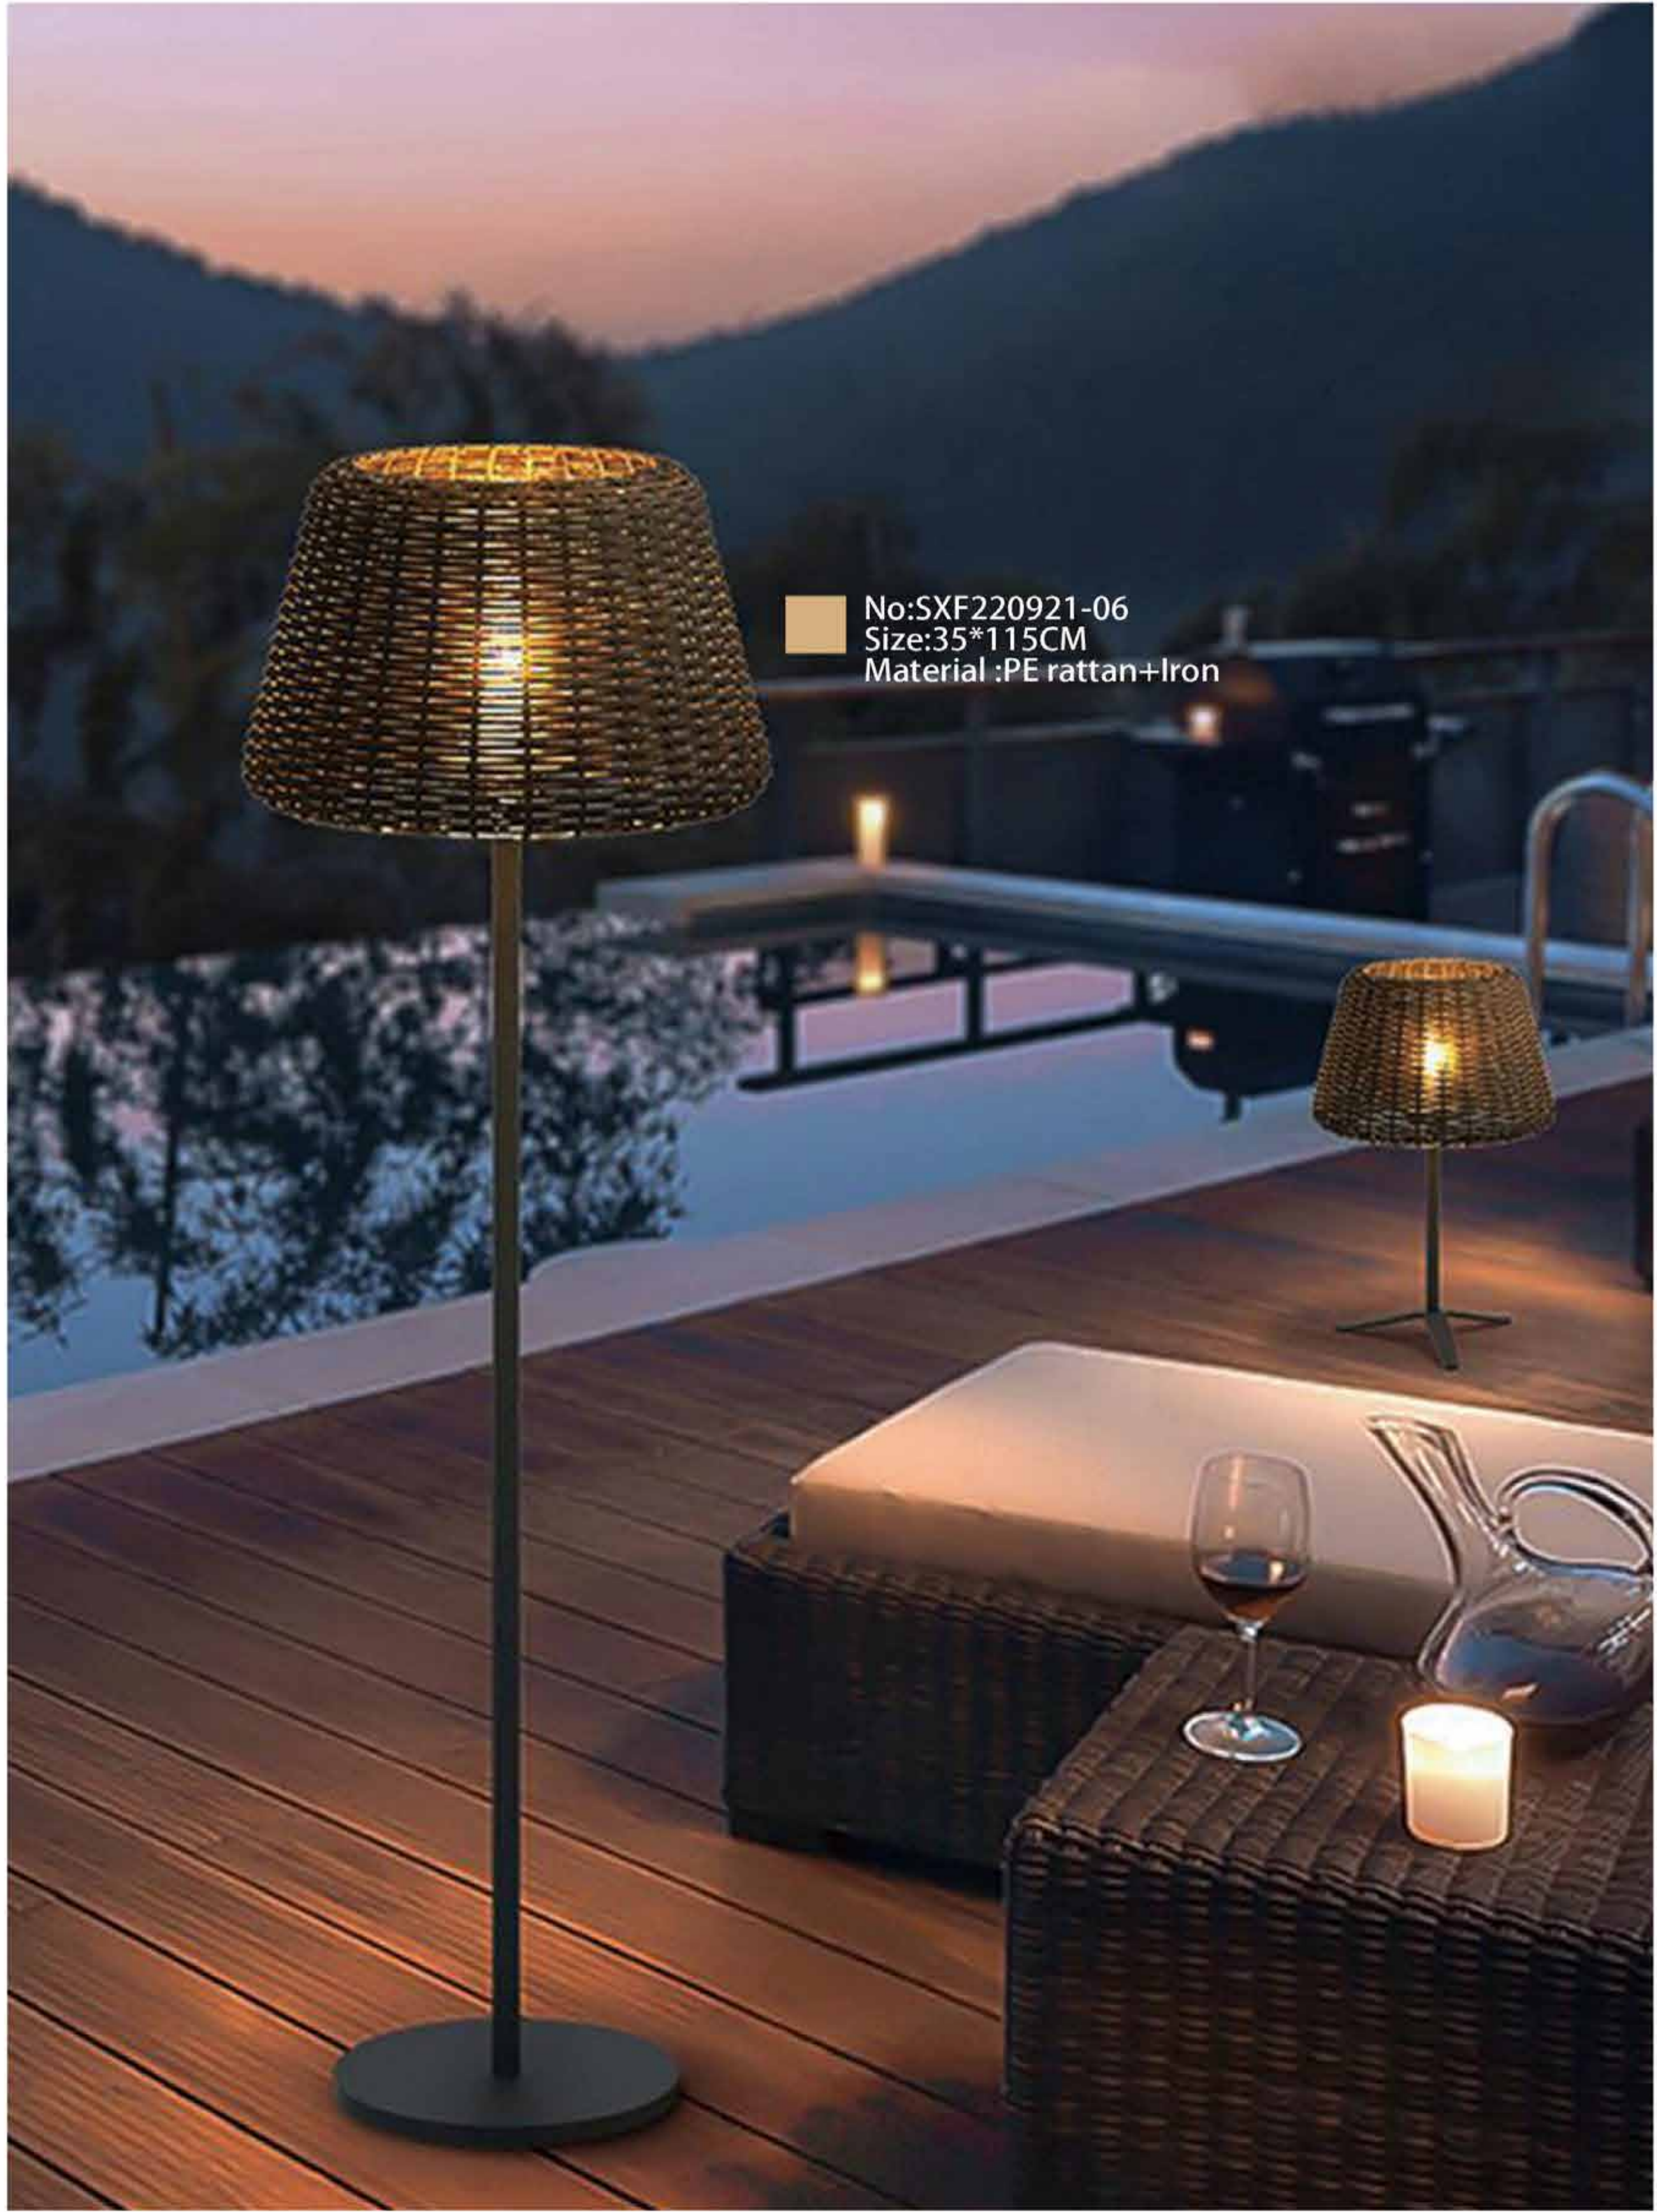

No:SXF220921-06
Size:35*115CM
Material :PE rattan+Iron