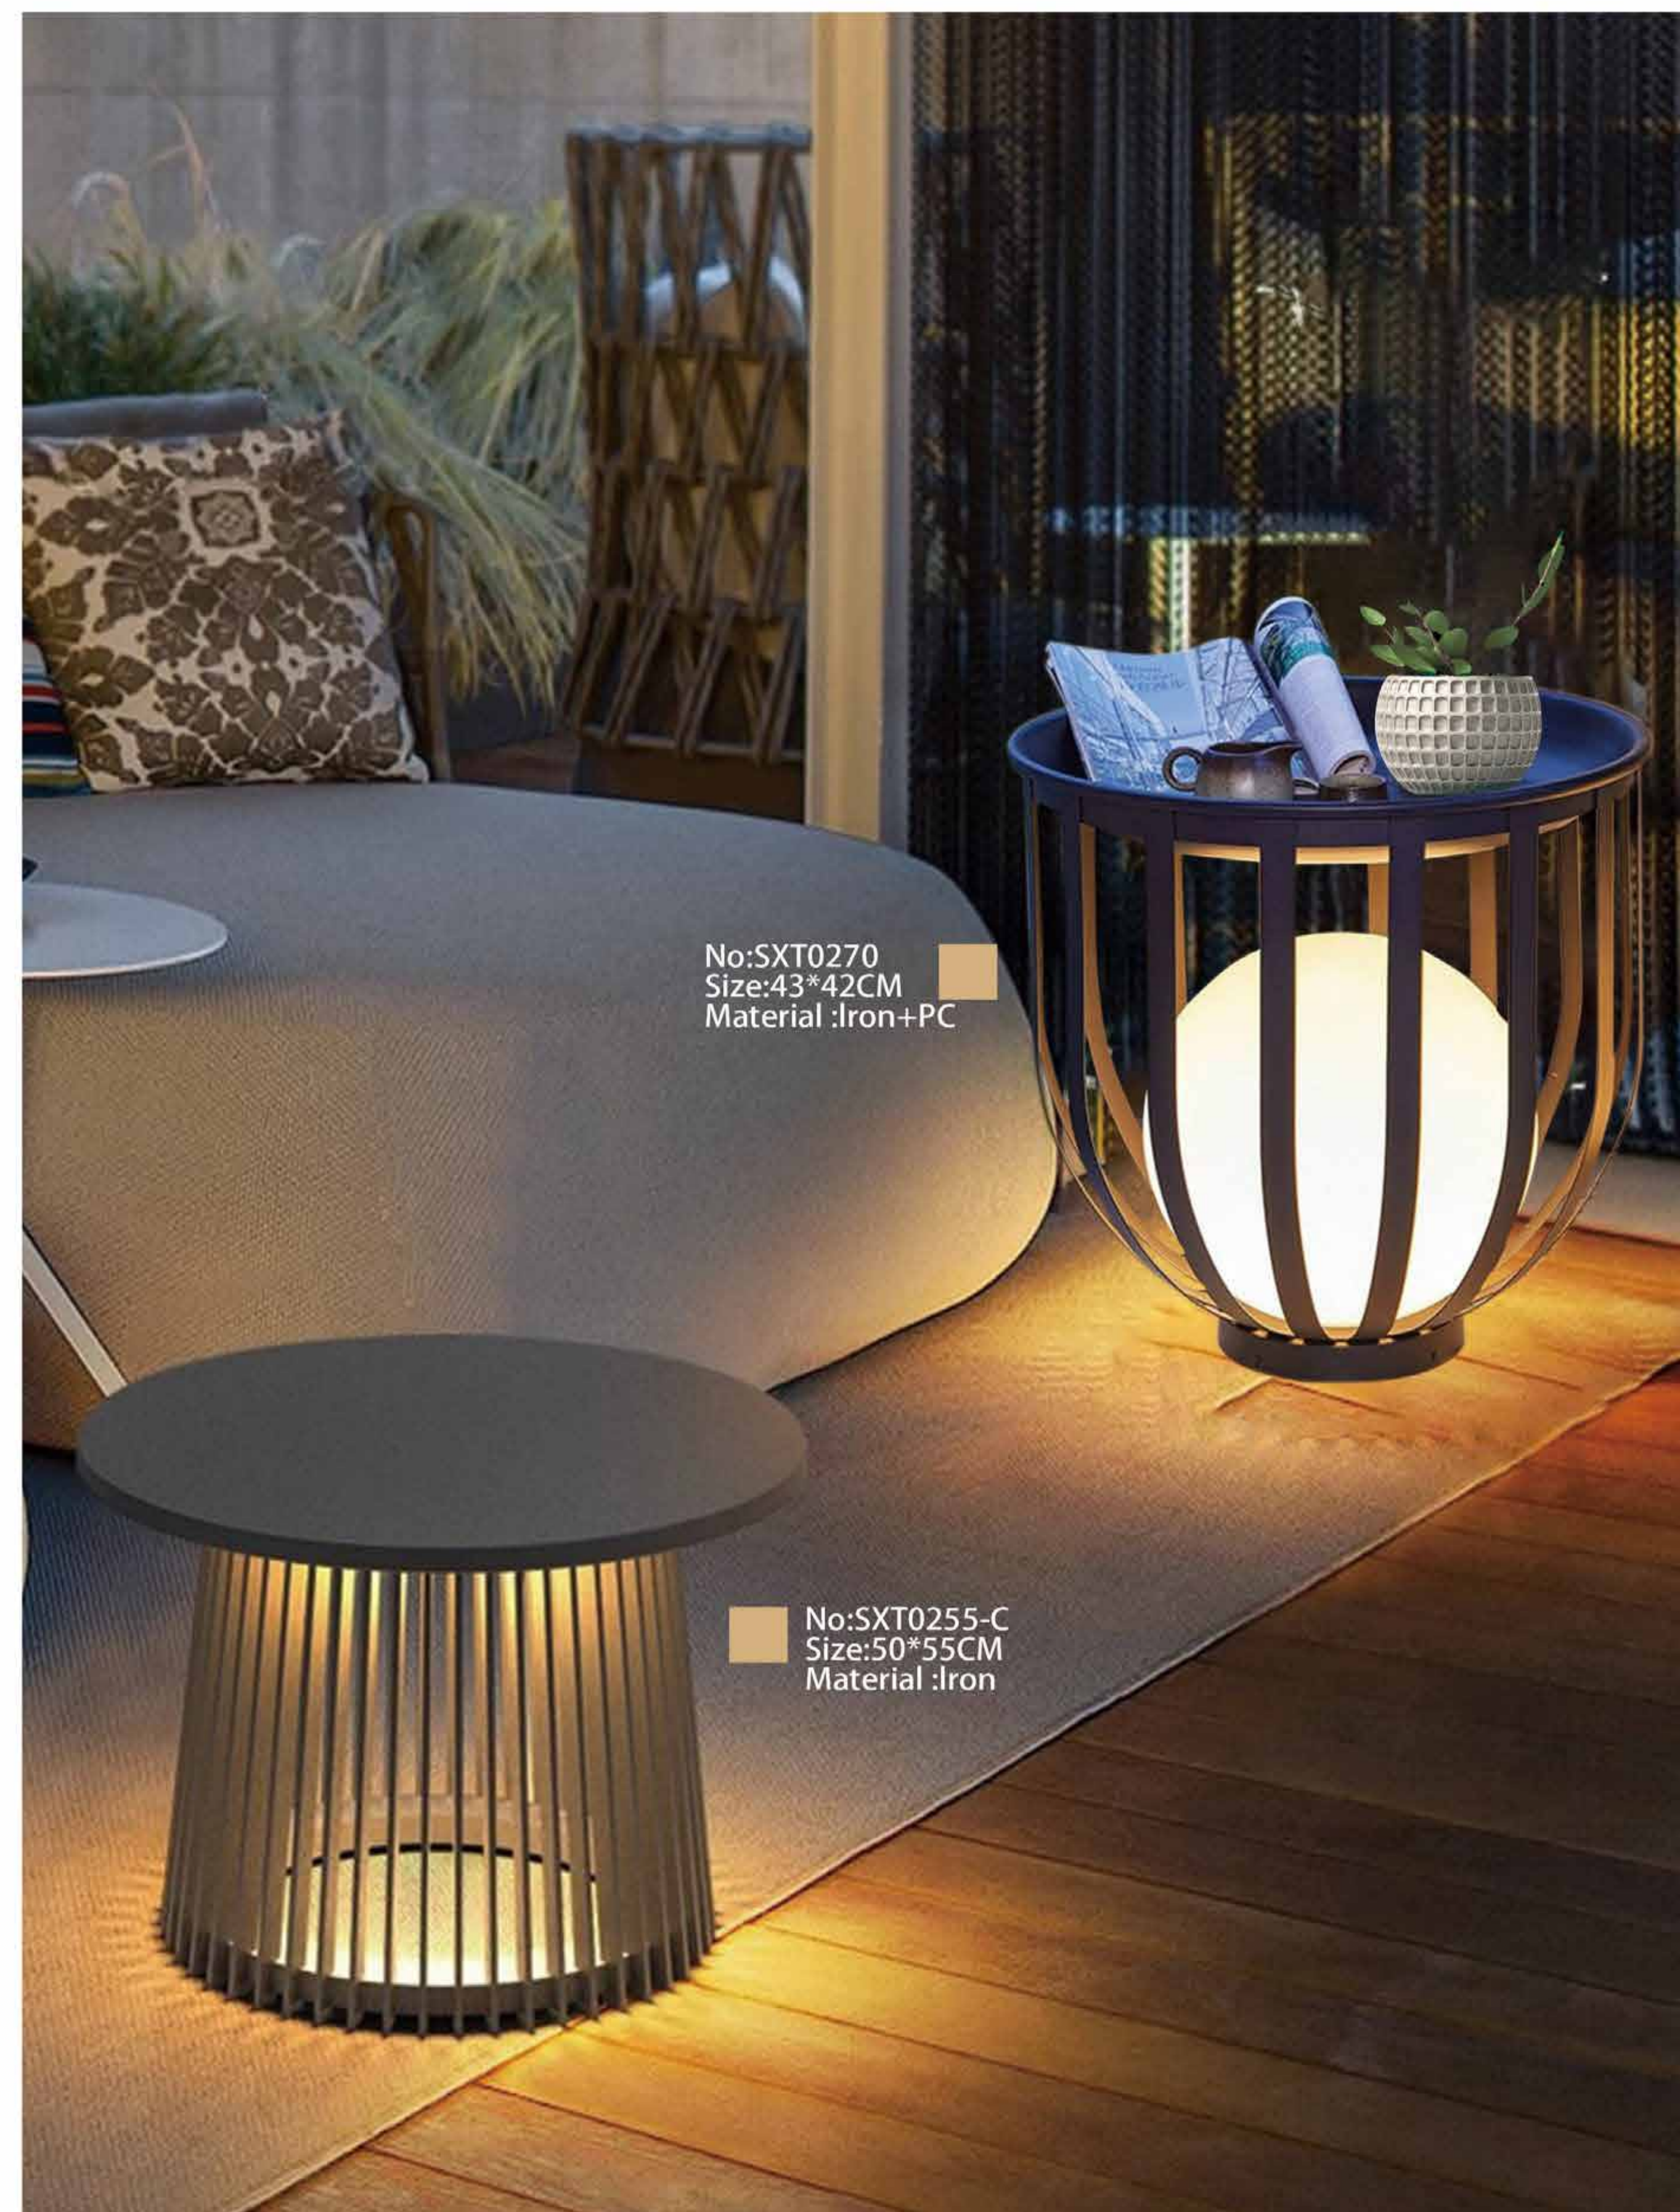

No:SXF0235-38S
Size:28*52CM
Material :Iron+ABS

No:SXF0235-38L
Size:28*67CM
Material :Iron+ABS

No:SXF0235-41
Size:58*55CM
Material :Iron

No:SXF0235-40
Size:50*55CM
Material :Iron+nylon rope

No:SXT0270
Size:43*42CM
Material :Iron+PC