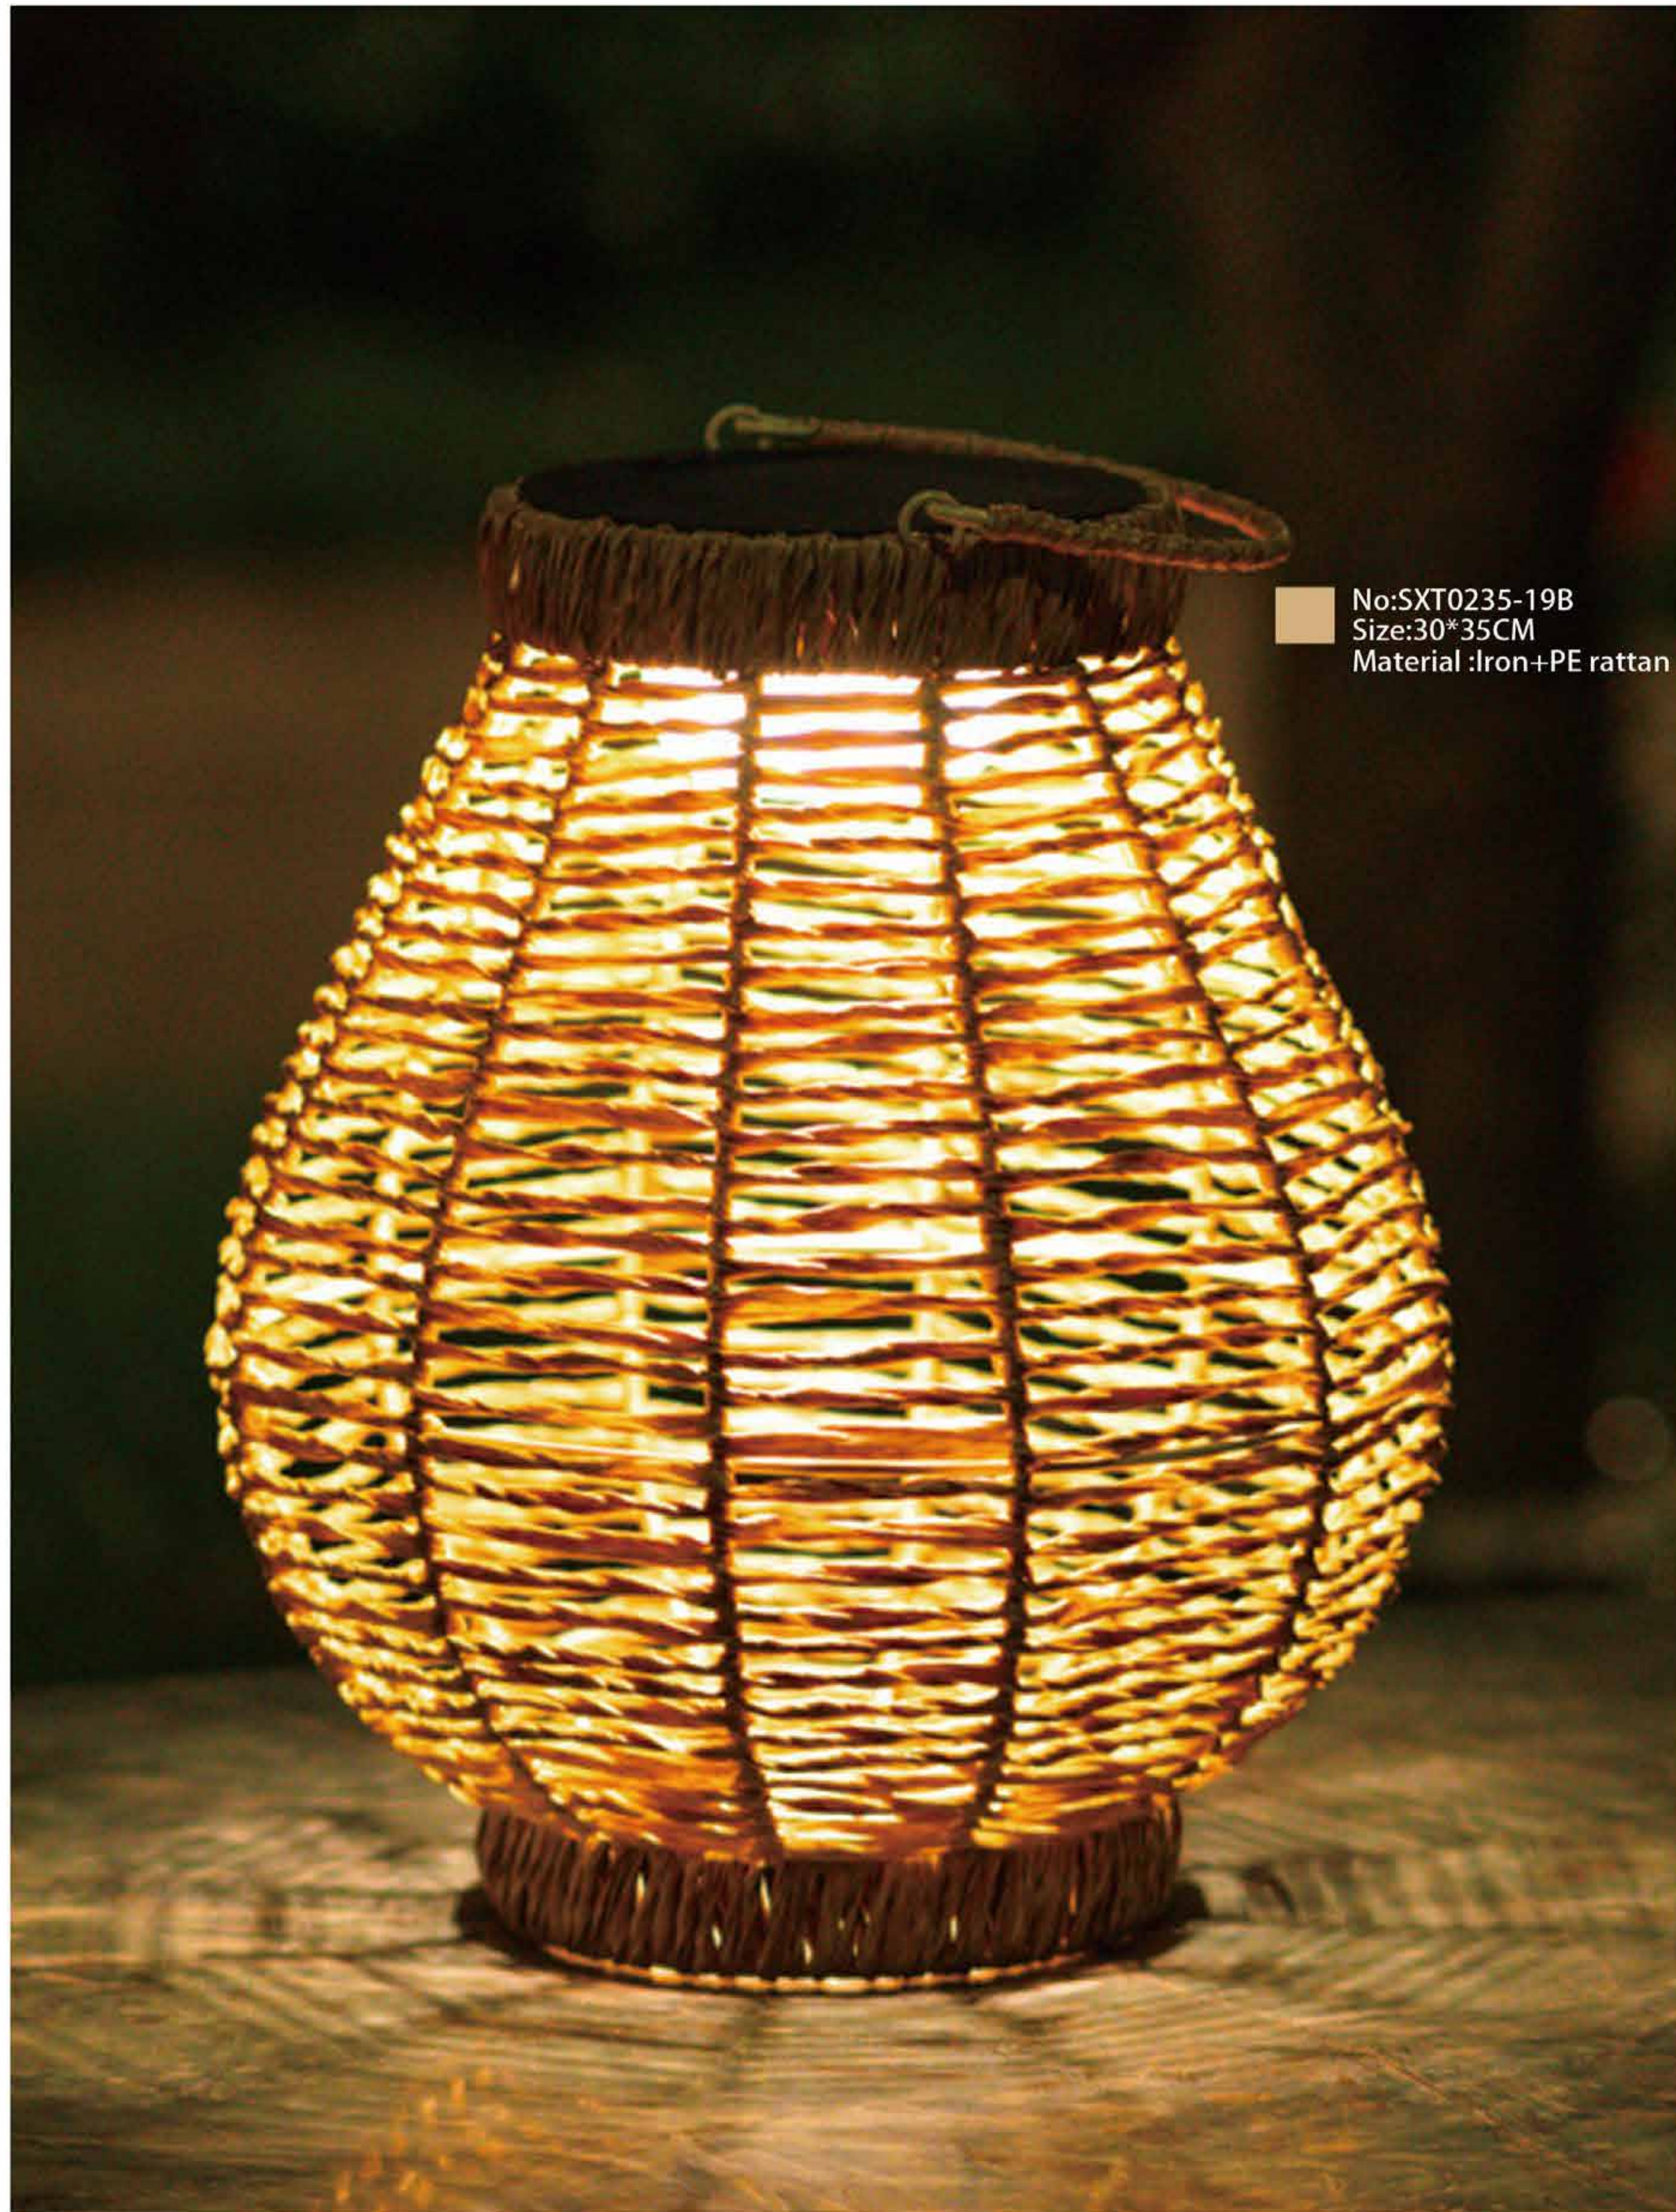

No:SXT0235-19B
Size:30*35CM
Material :Iron+PE rattan