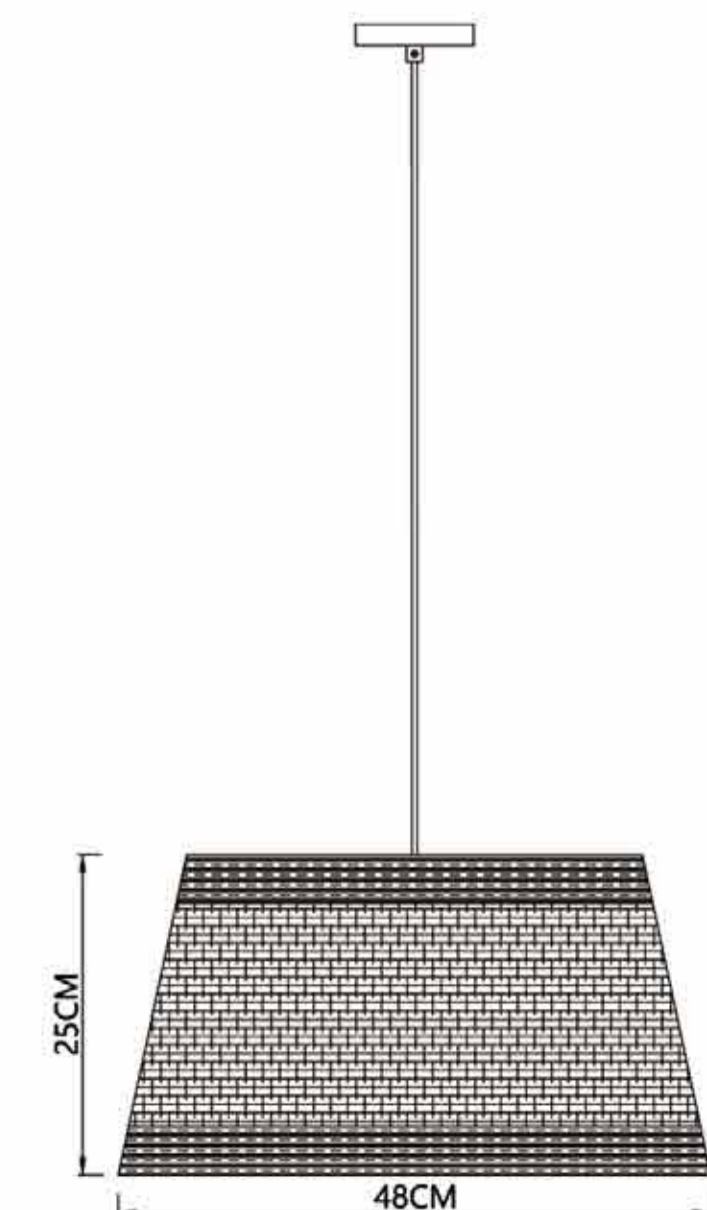

No:SXP0248-A
Size:48*25CM
Material :Wicker+Water Grass

Product image

Indoor rattan woven lighting fixtures

No:SXP0248-C
Size:48*25CM
Material :Wicker+Water Grass

Dimensional drawings

Indoor rattan woven lighting fixtures

No:SXP0248-B
Size:48*25CM
Material :Wicker+Water Grass