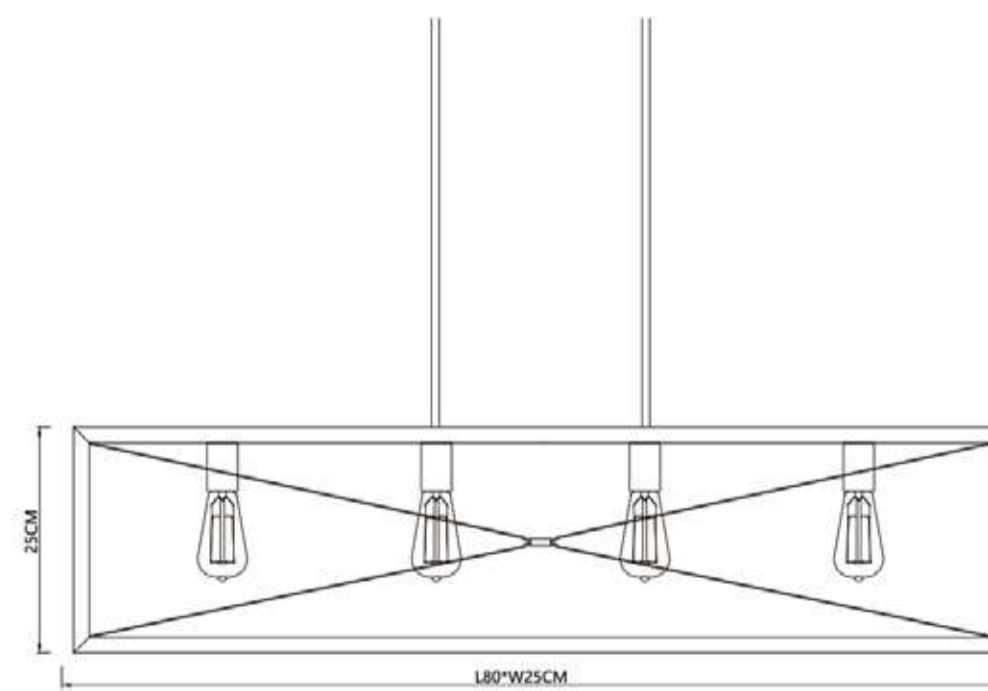

NEW PRODUCT LAUNCH

Product image

Indoor metal lamp

No:SXP0236-09S/L
Size:W25*30*32/W29*34*34CM
Material :Iron

No:SXP0236-08
Size:19*19*23CM
Material :Iron

No:SXP0236-07
Size:20*32.5CM
Material :Iron

Dimensional drawings

Indoor stainless steel lamp

No:SXP0236-10
Size:39*39*46CM
Material :Iron

No:SXP0236-11/12
Size:80*25*25CM/102*25*25CM
Material :Iron

Dimensional drawings

CE IP-20

Suspensión interior / Indoor Pendant lamp

CE IP-20