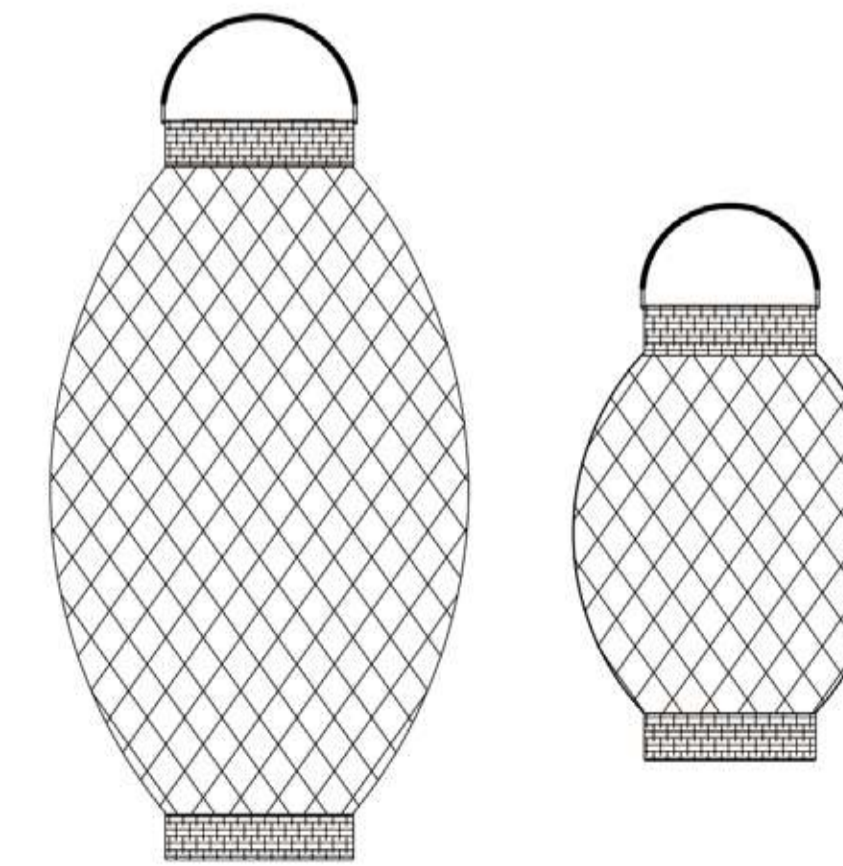

Product image

Outdoor courtyard decorative lights

- No:SXF0234-45
Size:33*74CM
Material :PE rattan
- No:SXT0234-46
Size:23*45CM
Material :PE rattan

- No:SXF0234-69L
Size:33*74CM
Material :PE rattan
- No:SXT0234-68M
Size:27*45CM
Material :PE rattan

- No:SXF0234-34
Size:40*74CM
Material :PE rattan
- No:SXT0234-35
Size:29*43CM
Material :PE rattan

Dimensional drawings

Courtyard/Outdoor Rattan Light

Familia Exterior / Outdoor Family

F CE RoHS IP-65

Familia Exterior / Outdoor Family

F CE RoHS IP-65

Familia Exterior / Outdoor Family

F CE RoHS IP-65

Solar Garden Light

Zero electricity cost for solar lighting throughout the year

No:SXT0234-33C
Size:30*43CM
Material :PE rattan

.01

PSDMGKJNDSNIOER
RNHIONEASNJGKNSGN
SNKOMHKIMI