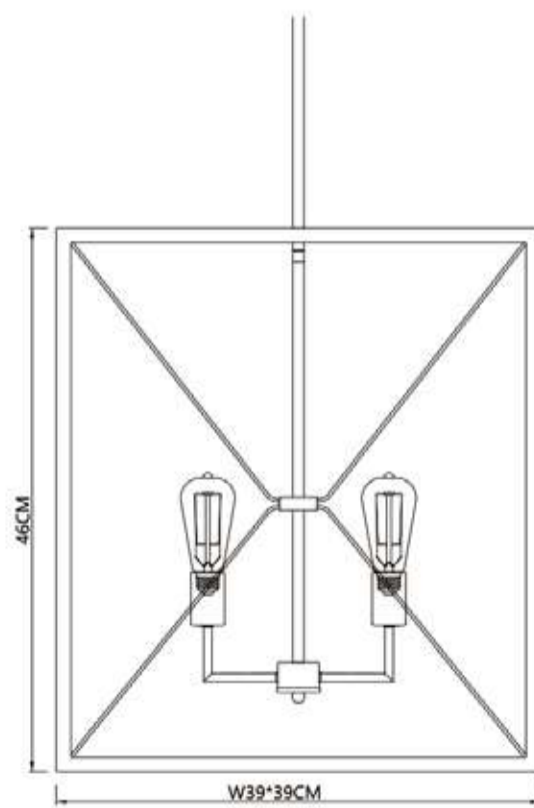

No:NRL-0209
Size:40*35CM
Material :Bamboo

No:NRL-0214
Size:40*30CM
Material :Bamboo

No:NRL-0212
Size:35*55CM
Material :Bamboo

.01

PSDMGKJNDSNIOER
RNHIONEASNJGKNSGN
SNKOMHKIMI

NEW PRODUCT LAUNCH

.02

PSDMGKJNDSNIOER
RNHIONEASNJGKNSGN
SNKOMHKIMI

NEW PRODUCT LAUNCH

Product image

Indoor metal lamp

No:SXP0236-09S/L
Size:W25*30*32/W29*34*34CM
Material :Iron

No:SXP0236-08
Size:19*19*23CM
Material :Iron

No:SXP0236-07
Size:20*32.5CM
Material :Iron

Dimensional drawings

Indoor stainless steel lamp

No:SXP0236-10
Size:39*39*46CM
Material :Iron

No:SXP0236-11/12
Size:80*25*25CM/102*25*25CM
Material :Iron

Dimensional drawings

CE IP-20

Suspensión interior / Indoor Pendant lamp

CE IP-20