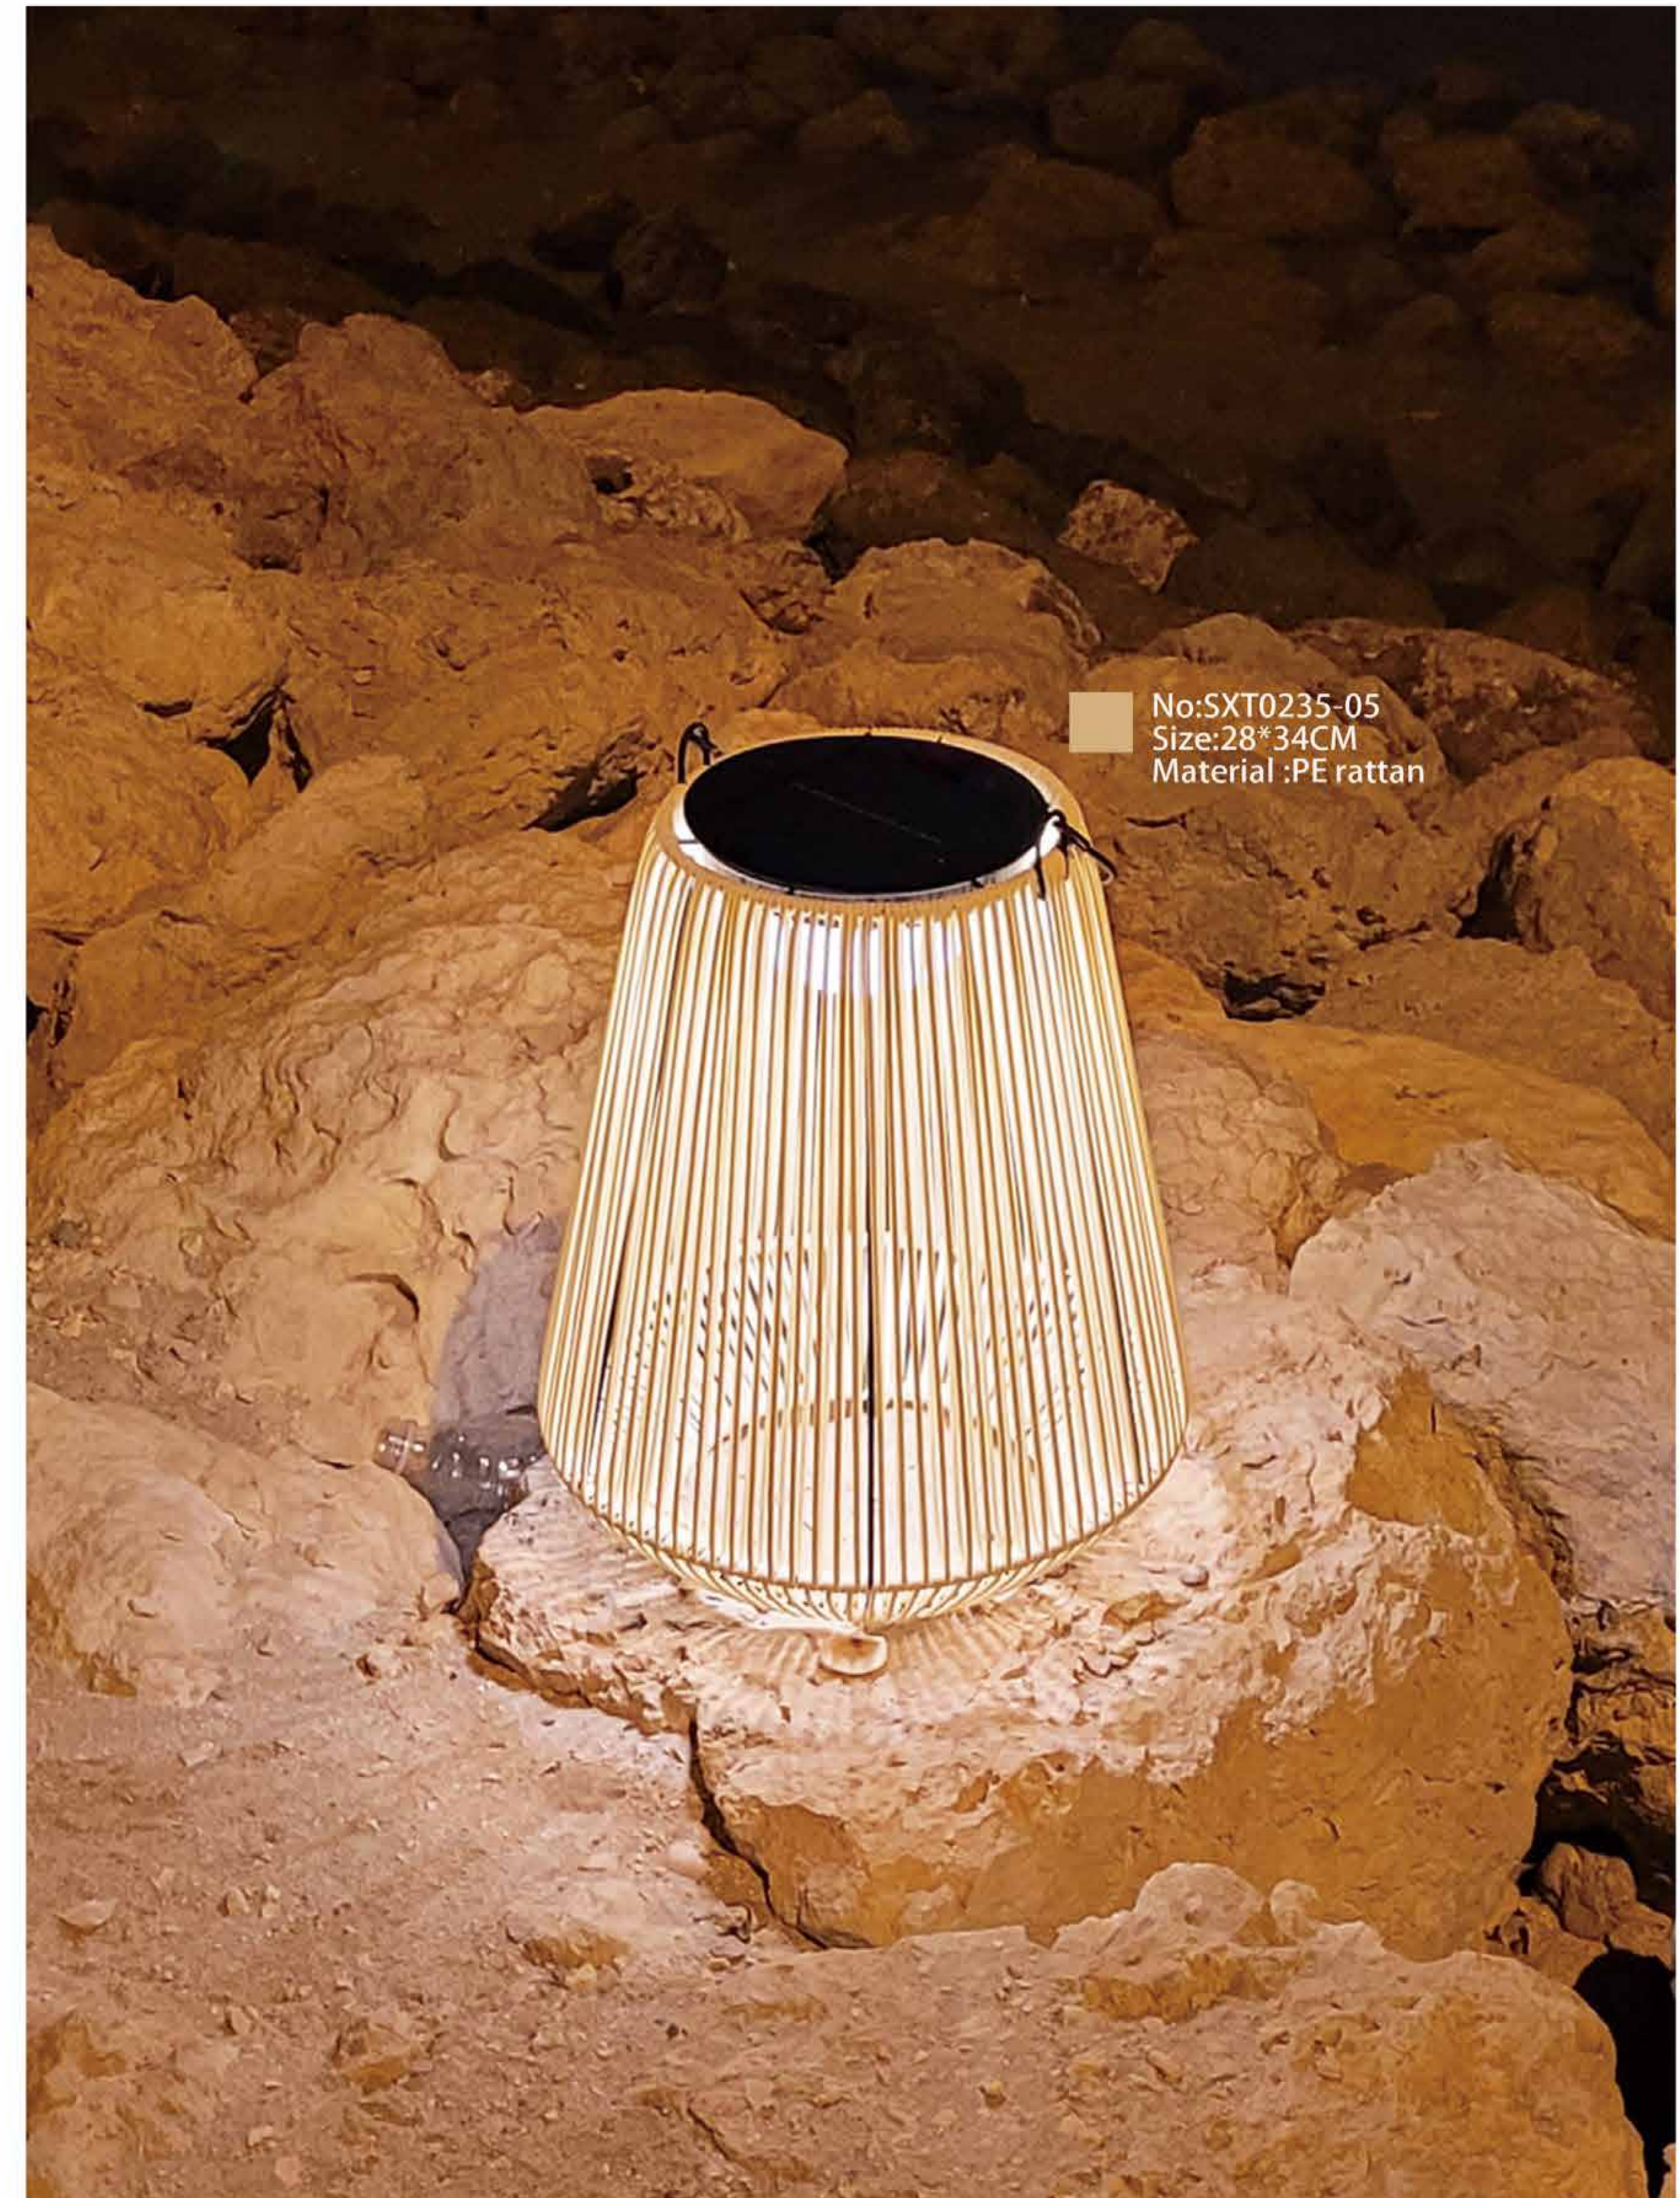

No:SXT0235-05
Size:28*34CM
Material :PE rattan