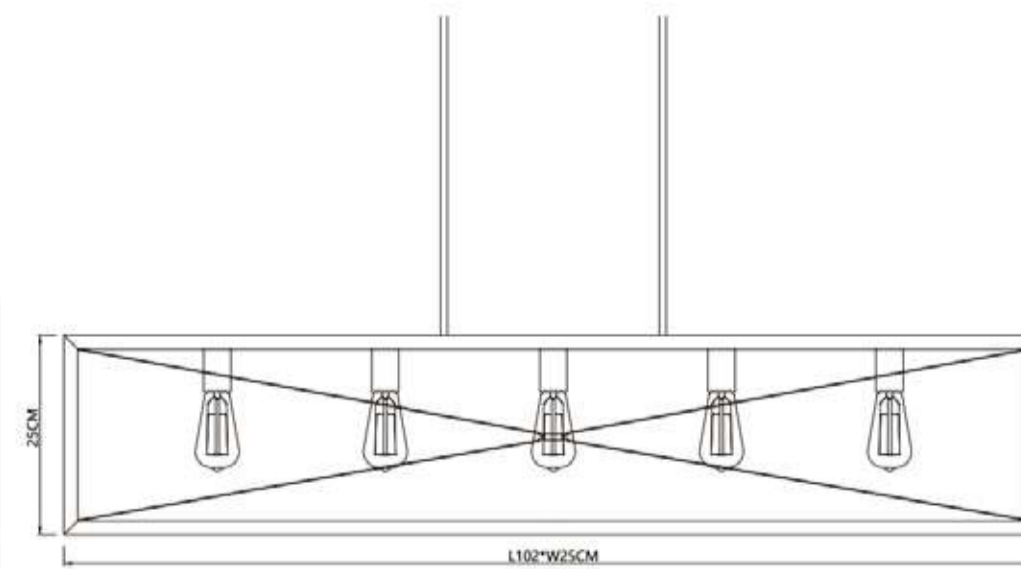

NEW PRODUCT LAUNCH

Product image

Indoor metal lamp

No:SXP0236-09S/L
Size:W25*30*32/W29*34*34CM
Material :Iron

No:SXP0236-08
Size:19*19*23CM
Material :Iron

No:SXP0236-07
Size:20*32.5CM
Material :Iron

Dimensional drawings

Indoor stainless steel lamp

No:SXP0236-10
Size:39*39*46CM
Material :Iron

No:SXP0236-11/12
Size:80*25*25CM/102*25*25CM
Material :Iron

Dimensional drawings

CE IP-20

Suspensión interior / Indoor Pendant lamp

CE IP-20