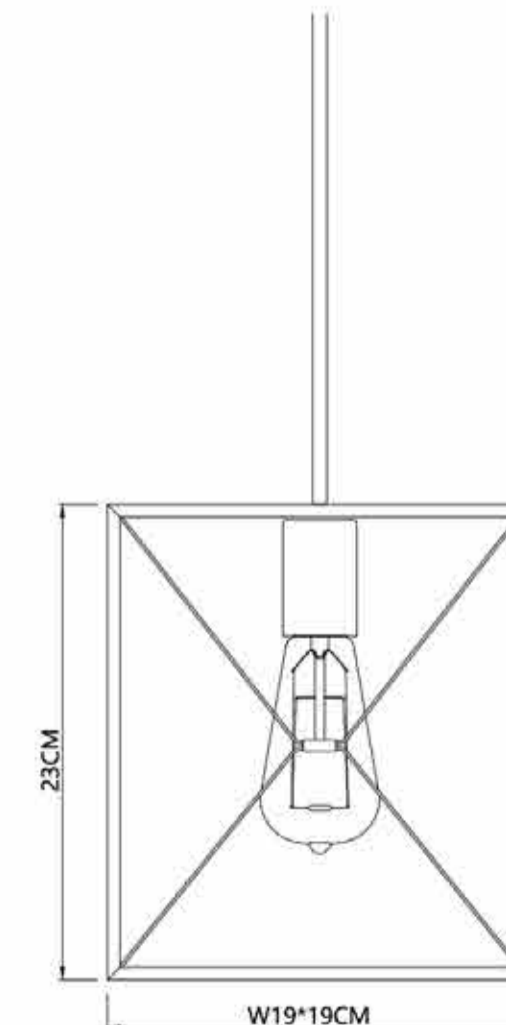

Suspensión interior / Indoor Pendant lamp

CE RoHS IP-20