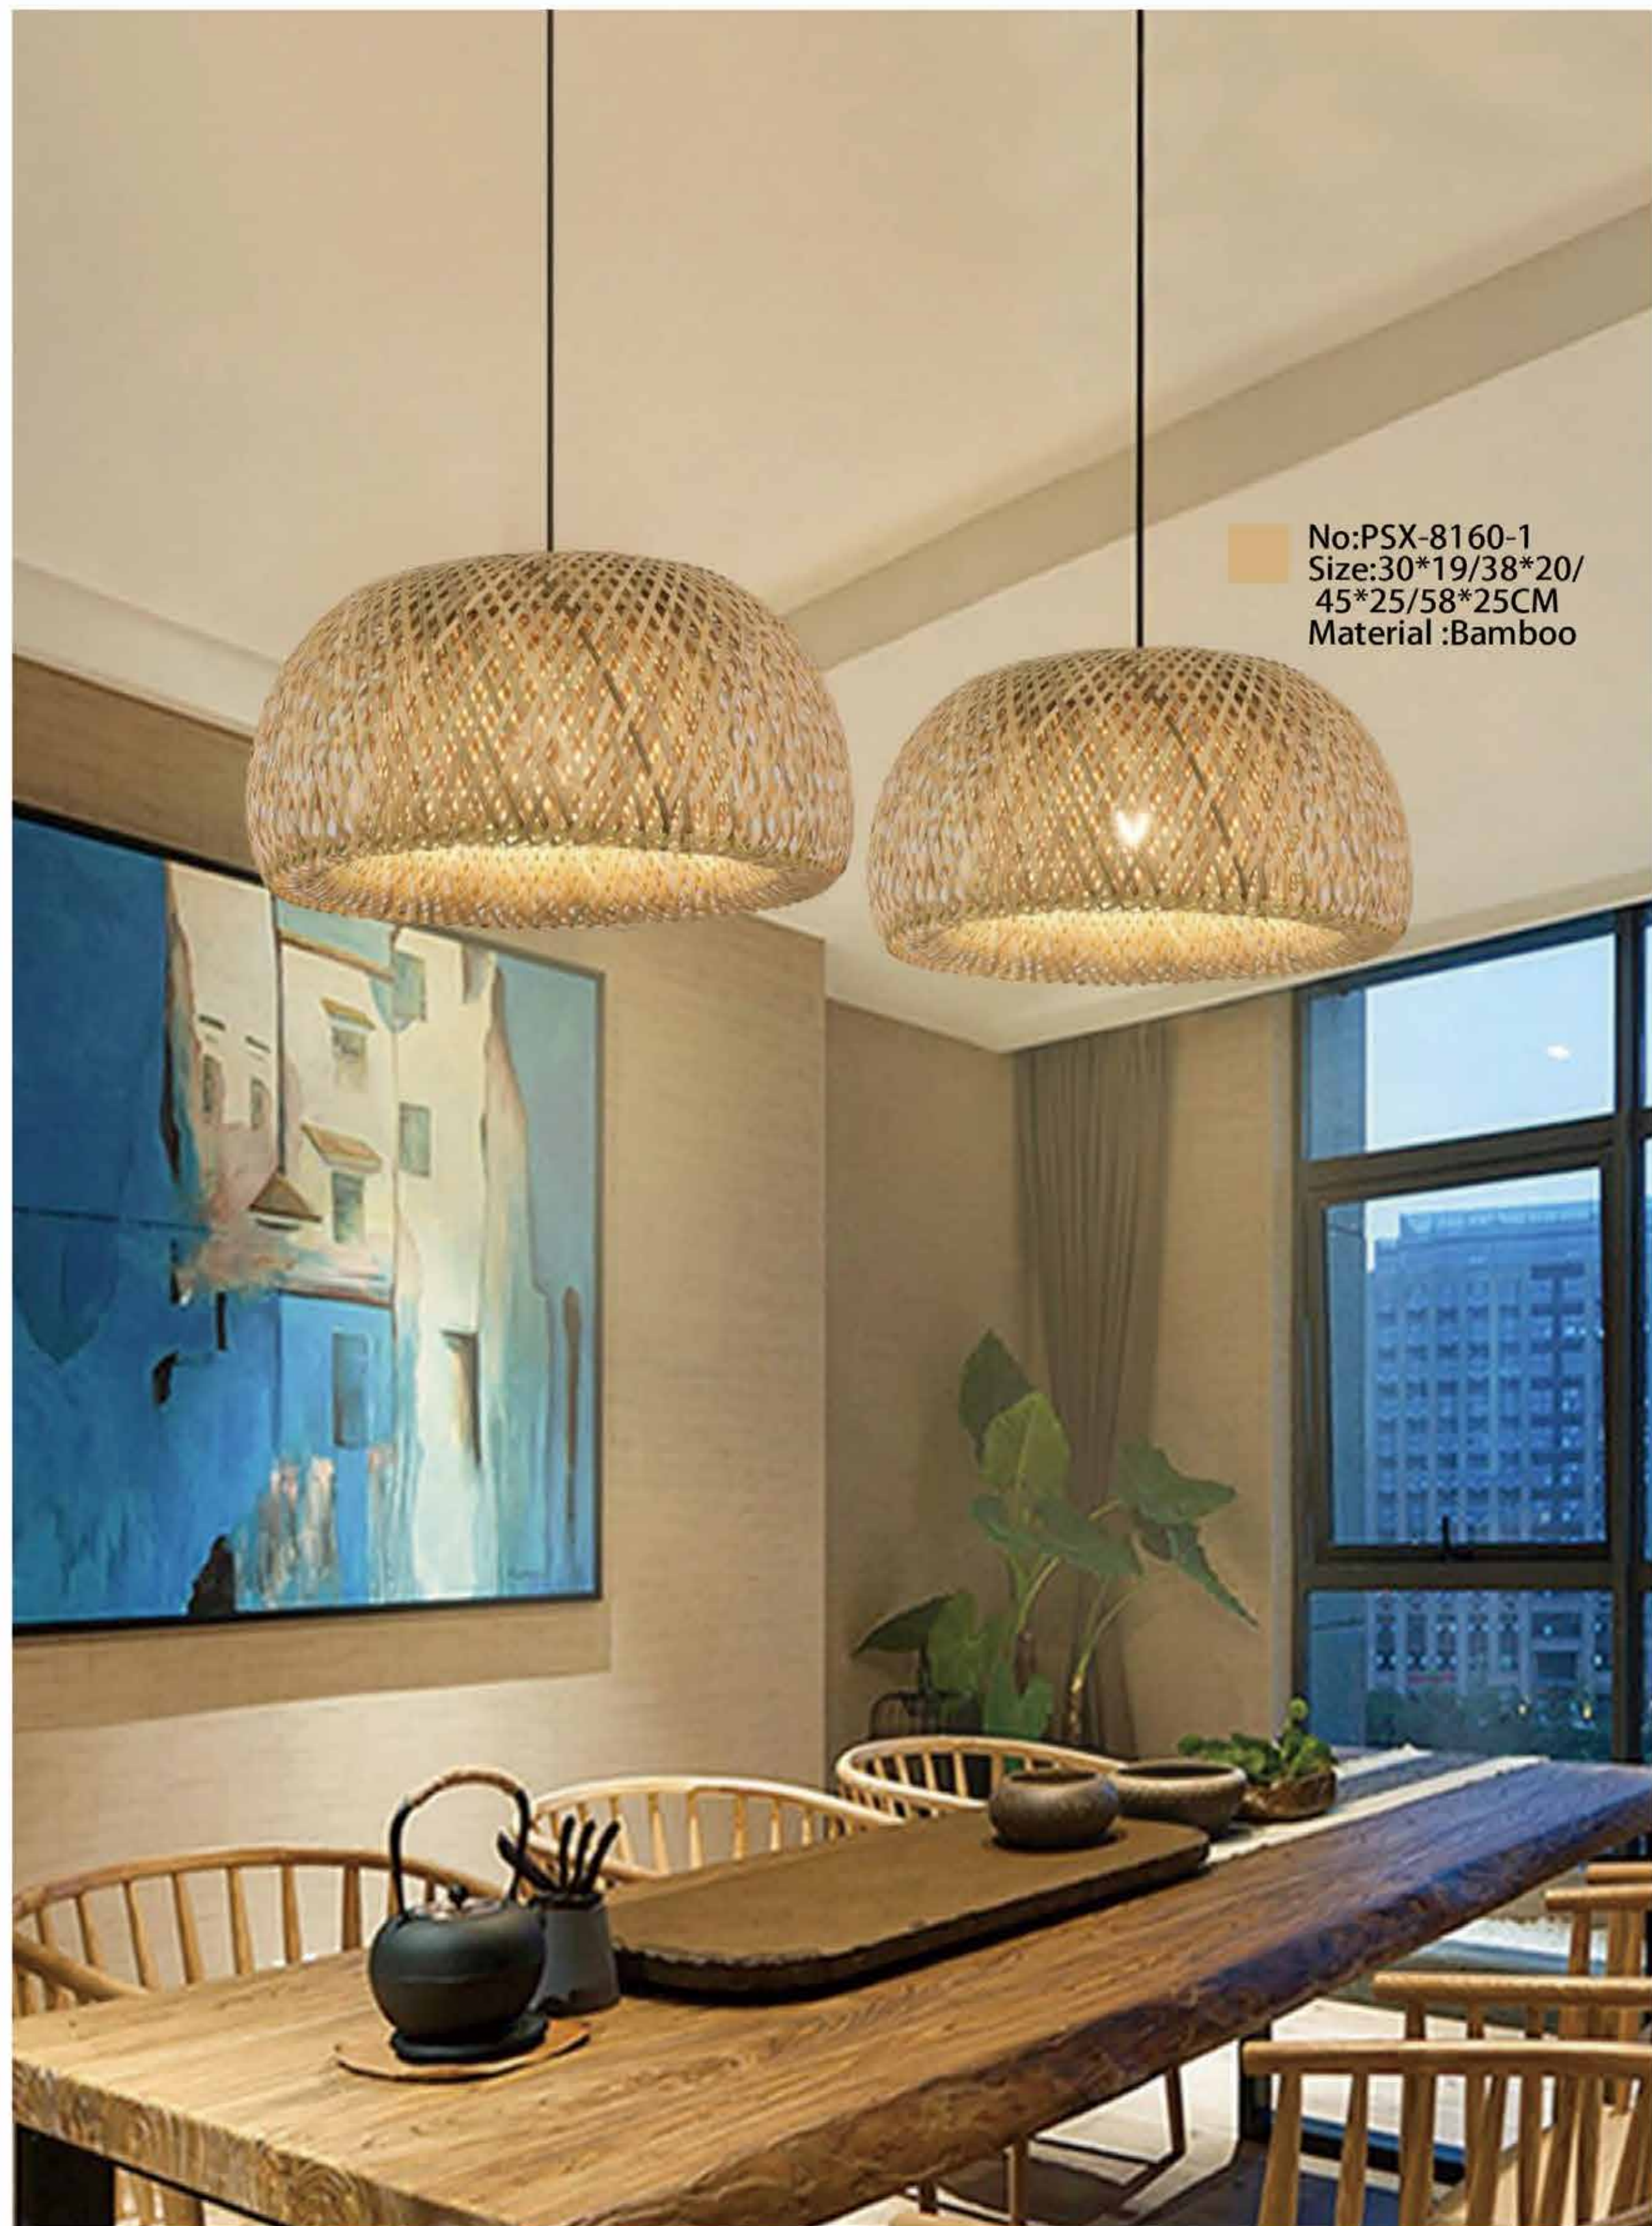

Product image

Indoor woven light

No:SXP0272
Size:40*30CM
Material :Rattan

No:NRL-0051
Size:35*36cm
Material :Rattan

No:SXP1274N
Size:45*45/60*60CM
Material :Rattan

No:SXP0231-51
Size:50*40CM
Material:Bamboo