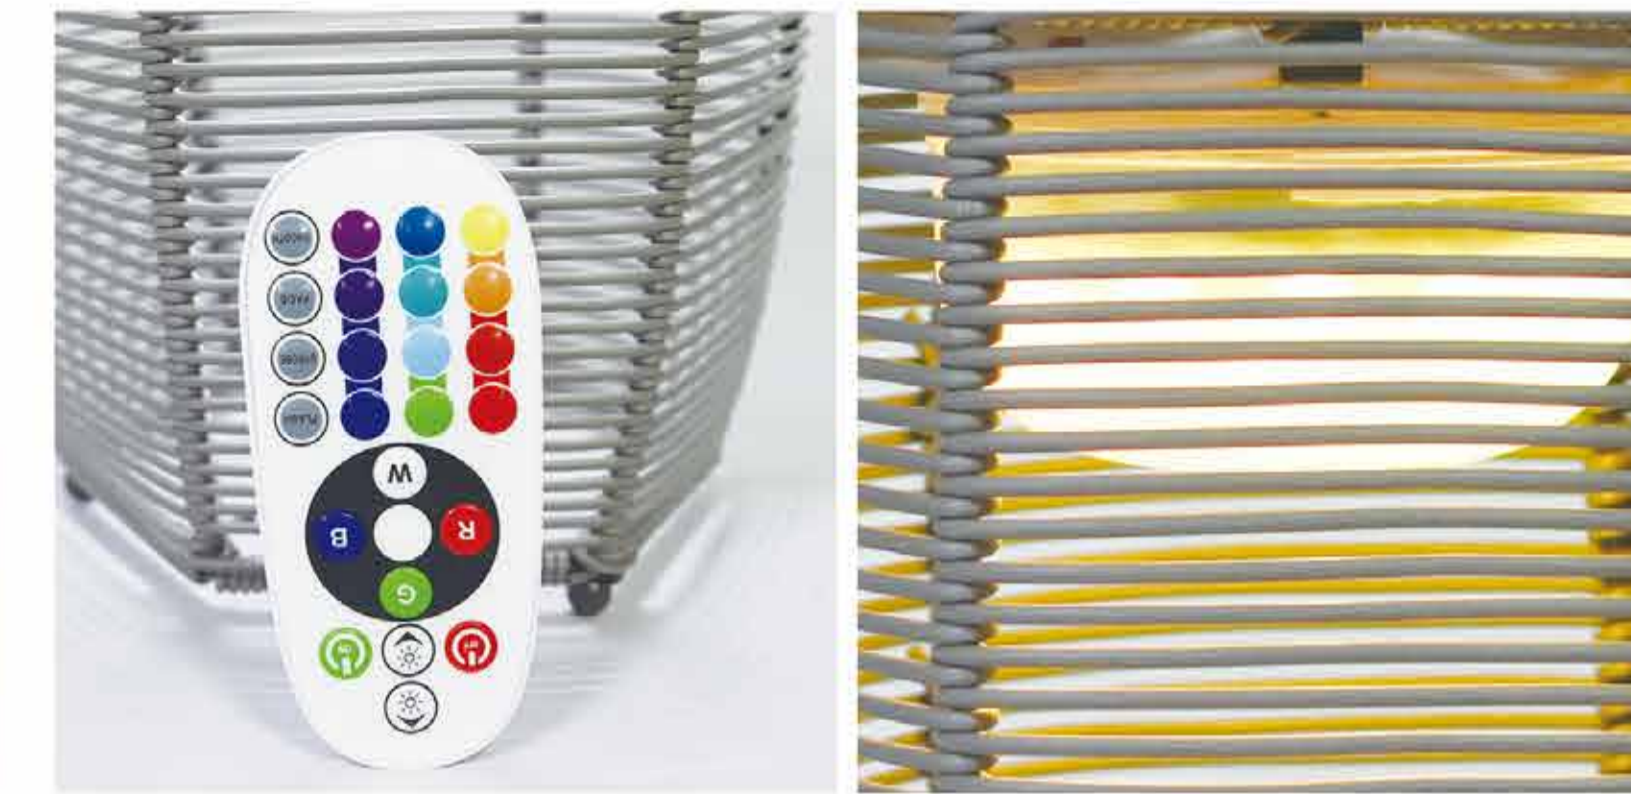

Tanit is a portable and rechargeable table lamp that gives out a soft light filtered through a handwoven cotton thread lampshade.

Product image

Solar outdoor light

No:SXT0235-10
Size:20*20*28cm
Material :PE rattan