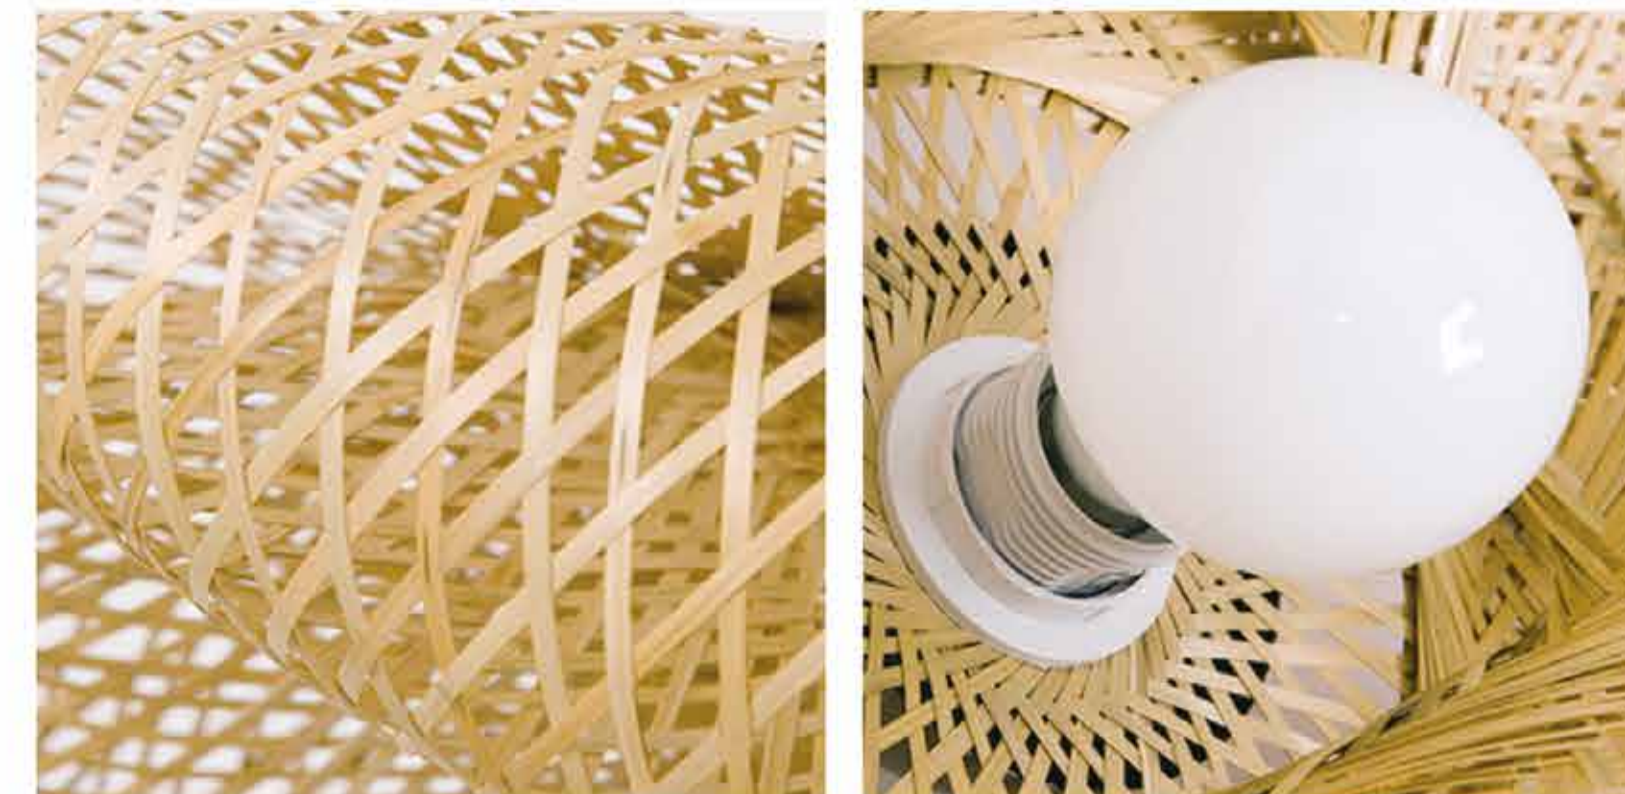

Product image

Indoor woven light

No:PSX-0187-1
Size:40*25*20/50*25*20CM
Material :Bamboo